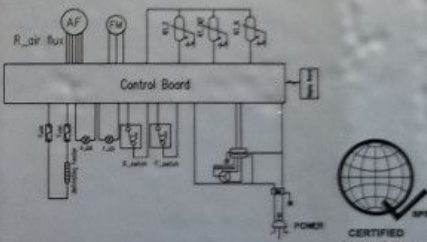

FUJIDENZO

REFRIGERATOR MODEL:ISR-20SS

VOLTAGE:	230V~
FREQUENCY:	60HZ
CLIMATE CLASS:	T
RATED CURRENT:	1.5A
RATED DEFROST POWER:	235W
REFRIGERANT:	R600a,75g
STORAGE VOLUME:	587L
WEIGHT:	98kg
LAMP RATED POWER:	5W
THE INSULATION BLOWING GAS	CYCLOPENTANE
MADE IN PRC	

ELECTRIC DIAGRAM

SERIAL:

20SS210300111